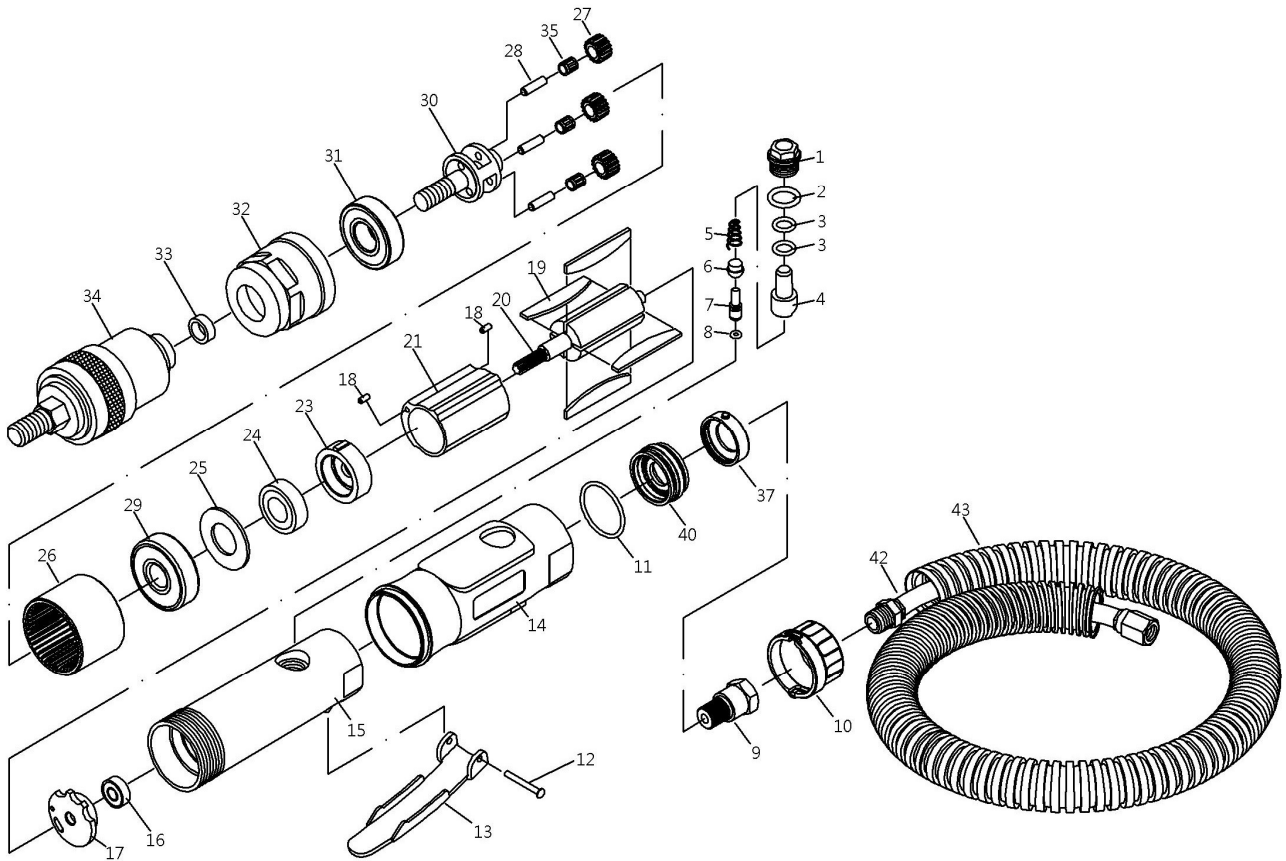

# LOW SPEED TIRE BUFFER

NO	PARTS NO	DESCRIPTION	Q'TY
01	70001	SCREW	1
02	70002	O-RING(P12)	1
03	70003	O-RING(P8)	2
04	70004	AIR REGULATOR	1
05	50332	SPRING	1
06	70429	VALVE STEM BUSHING	1
07	70007B	VALVE STEM	1
08	OB-04	O-RING(3.5*1.4)	1
09	ST200A09	AIR INLET (NPT)	1
09	ST200A09-2	AIR INLET (BSP)	1
10	ST270C10	EXHAUST ADAPTER	1
11	70011	O-RING(26.7*1.78)	1
12	70432BK	SPRING PIN	1
13	70013BK	THROTTLE LEVER	1
14	70014	PROTECTING RUBBER	1
15	ST21015	HOUSING	1
16	20312	BEARING(696ZZ)	1
17	ST70017	REAR PLATE	1
18	70018	PIN	2
19	20019	ROTOR BLADE	4

NO	PARTS NO	DESCRIPTION	Q'TY
20	ST165021	ROTOR (9T)	1
21	ST70021	CYLINDER	1
23	ST70023	FRONT PLATE	1
24	21024	BEARING(608ZZ)	1
25	50310	WASHER	1
26	ST28027	THREAD RING GEAR(42T)	1
27	ST165029	IDLER GEAR (16T)	3
28	70028	IDLER GEAR PIN	3
29	OB-31	BEARING (6001Z)	1
30	26530-1	GEAR PLATE	1
31	24531A	BEARING (6200ZZ)	1
32	ST24532	CLAMP NUT	1
33	21329	WASHER	1
34	27033	SHAFT RETAINER	1
35	ST165052	NEEDLE BEARING	3
37	ST20038	EXHAUST SLEEVE	1
40	ST20034	MUFFLER LINK	1
42	ST270C42A	HOSE (NPT)	1
42	ST270C42A-2	HOSE (BSP)	1
43	ST270C42A-3	EXHAUST TUBE	1